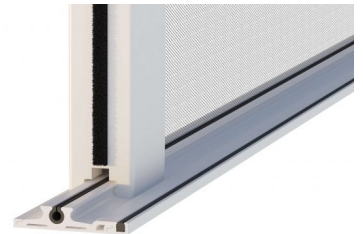

la mosquitera enrollable sin fin
endless retractable mosquito screen
moustiquaire enrollable sans fin

La Magic es una mosquitera enrollable lateral para grandes aperturas. Puede alcanzar **hasta 6,5ml en 1 hoja y 13ml en 2 hojas**. La mosquitera se desliza sobre un perfil de tan solo 12,5mm. El tirador queda totalmente empotrado y oculta para un mejor diseño.

The Magic is a retractable mosquito screen for large openings. It can reach up to **6.5ml on 1 sheet and 13ml on 2 sheets**. The mosquito net slides on a profile of only 12.5mm. The handle is completely recessed and hidden for a better design.

La Magic est une moustiquaire enrollable pour les grandes ouvertures. Il peut **atteindre 6,5 ml sur 1 feuille et 13 ml sur 2 feuilles**. La moustiquaire glisse sur un profil de seulement 12,5 mm. Le manche est complètement encastré et caché pour un meilleur design.